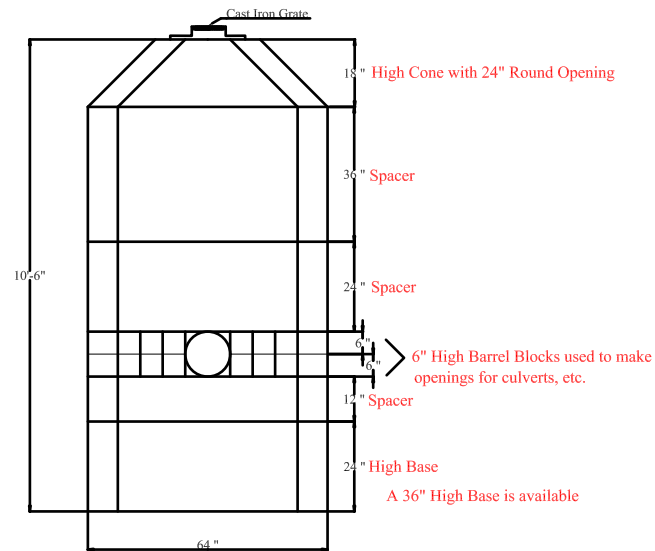

Catch Basins

(Shown with eccentric & cone shaped tops)

Elevation View

Elevation View

Catch Basins		
Del R. Gilbert & Son		
Block Co., Inc.		
Laconia	Hooksett	Tamworth
524-1353	669-9258	323-3373