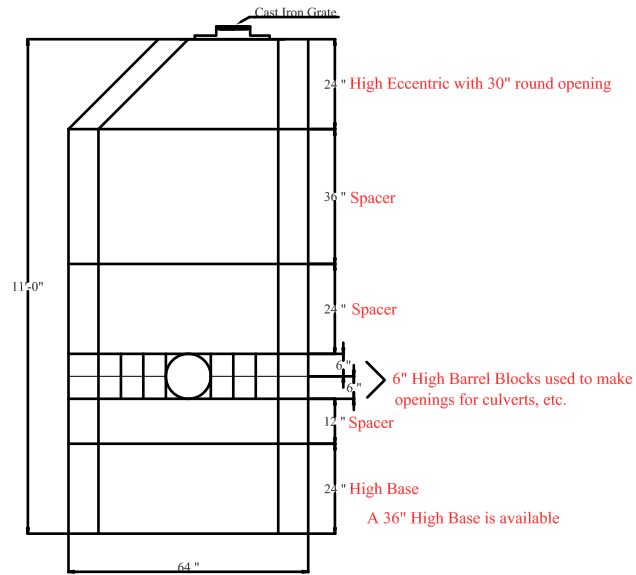

Catch Basins

(Shown with eccentric & cone shaped tops)

Elevation View

Elevation View

Catch Basins		
Del R. Gilbert & Son		
Block Co., Inc.		
Laconia	Hooksett	Tamworth
524-1353	669-9258	323-3373