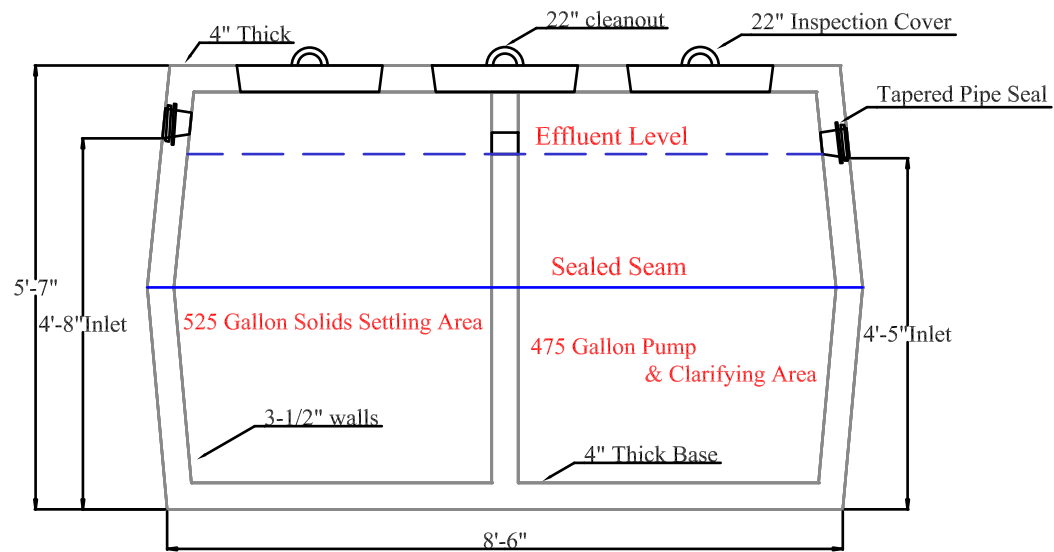

Plan View

Elevation View

Tank is reinforced with steel to withstand
H-10 wheel loading

A heavy duty model is also available

1000 Gallon Eliminator Septic Tank		
Del R. Gilbert & Son		
Block Co., Inc.		
Laconia	Hooksett	Tamworth
524-1353	669-9258	323-3373